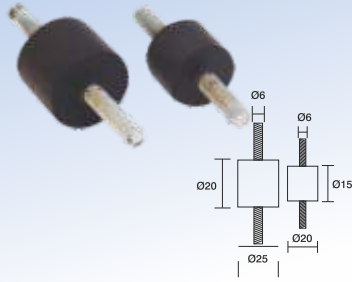

Vibration Rubber

KA2800215 Ø 20x15x6 mm
KA2810225 Ø 20x25x6 mm