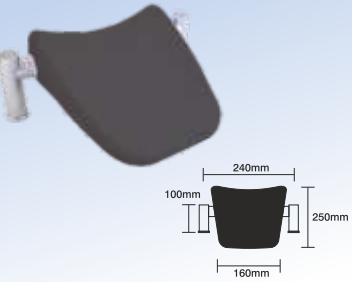

Bathtub Pillow

YS1300110 White
YS1300210 Black
YS1300310 Gray