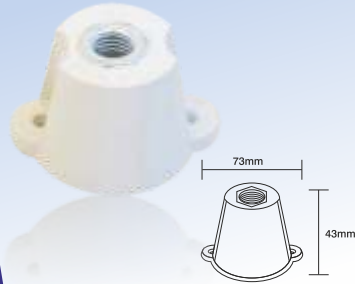

Küvet Ayak
KA1400114 M14x43 mm

Bathtub Leg
KA1400114 M14x43 mm