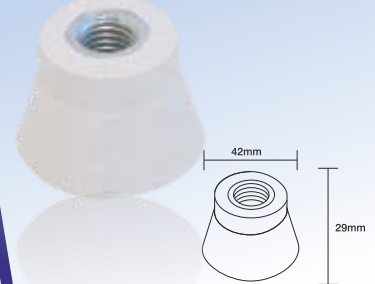

Küvet Ayak
M12x29 mm

Bathtub Leg
M12x29 mm

KA1500112