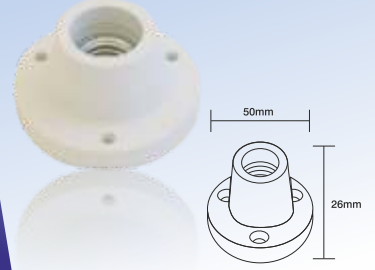

Küvet Tavan Ayak
KA1100112 M12x26 mm
KA1100114 M14x26 mm

Bathtub Ceiling Leg
KA1100112 M12x26 mm
KA1100114 M14x26 mm