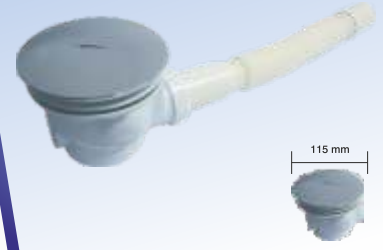

Flat Floor Drainer
Ø 80 mm Diameter Drainer
Ø 40 mm Water Exit

JP3401132

Flat
Duş Sifonu Büyük
Ø 115 mm Sifon Çap
Ø 40 mm Su Çıkışı

Flat Floor Drainer
Ø 115 mm Diameter Drainer
Ø 40 mm Water Exit

JP3402132