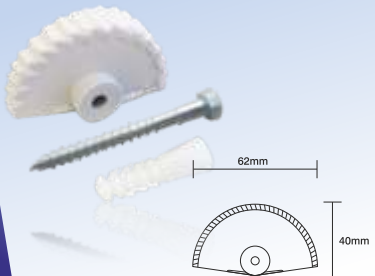

Duvar Klipsi Set
6x60mm Trifon Vida
Ø 10 Dubel

Wall Clips Set
6x60 mm Tryfon Screw
Ø 10 Dowel

KA1610101